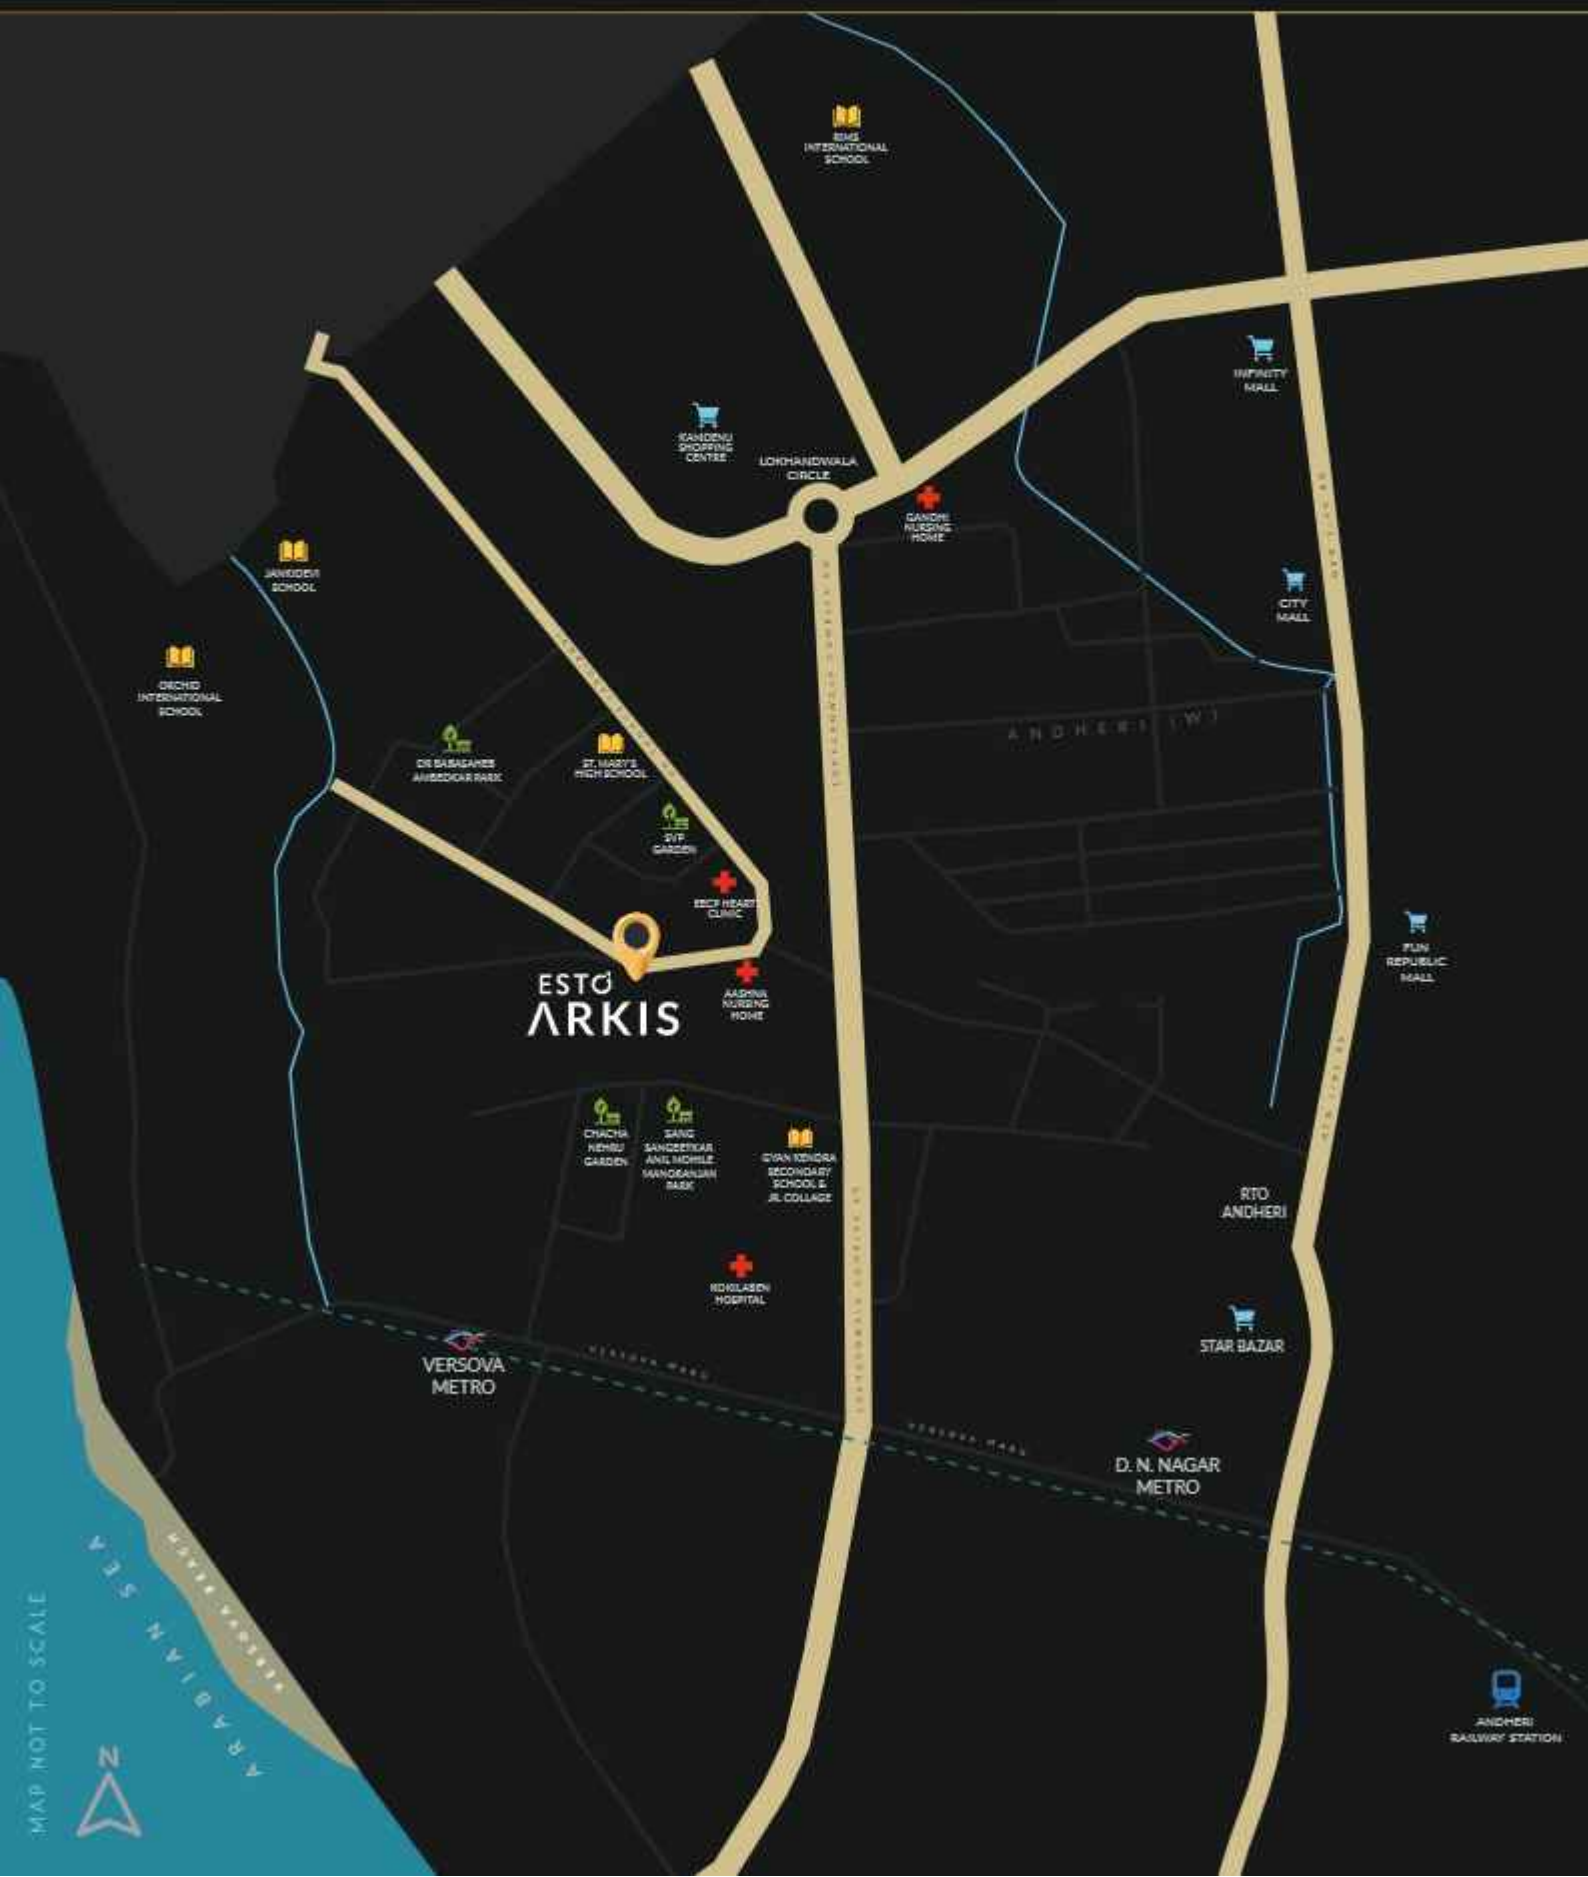

**VASTU-COMPLIANT
HOMES**

CHALLENGES CHANGE TO CONVENIENCE

LOCATION

SCHOOLS & COLLEGES

	DISTANCE IN KM	TIME (DRIVE)
St. Mary's High School	0.4 Km	2 Mins
Stellar International School	0.6 Km	3 Mins
Gyan Kendra Secondary School & Jr. collage	0.65 Km	4 Mins
Jankidevi School	1.4 Kms	7 Mins
Valia College of Arts,Commerce & Science	1.8 Kms	8 Mins
Billabong International School	1.9 Kms	10 Mins
Oriental College of Commerce & Management	2.2 Kms	11 Mins
RIMS International School	2.7 Kms	14 Mins
Bhavan's College	2.9 Kms	15 Mins
Orchid Internationa	3.1 Kms	18 Mins

HOSPITALS

	DISTANCE IN KM	TIME (DRIVE)
Aashna Nursing Home	0.4 Km	2 Mins
EECP Heart Clinic	0.4 Km	2 Mins
Kokilaben Dhirubhai Ambani Hospital	0.95 Km	5 Mins
Purandare Hospital	1.3 Kms	6 Mins
Gandhi Nursing Home	1.3 Kms	5 Mins
Bellevue Multispeacality Hospital	1.4 Kms	8 Mins
SBS Multispeacility Hospital	2 Kms	8 Mins

BUSINESS PARKS

	DISTANCE IN KM	TIME (DRIVE)
Nirilon Knowledge Park	6 Kms	23 Mins
Mindspace Malad	7 Kms	25 Mins
BKC	14 Kms	45 Mins

CONNECTIVITY

	DISTANCE IN KM	TIME (DRIVE)
Swatantrya Veer Savarkar Sea Link	4.0 Kms	19 Mins
Andheri Railway Station	4.8 Kms	21 Mins
Chhatrapati Shivaji Maharaj International Airport	7.7 Kms	30 Mins
Domestic Airport Terminal 1-A	8.2 Kms	31 Mins

METRO

	DISTANCE IN KM	TIME (DRIVE)
D. N. Nagar (Versova-Andheri-Ghatkopar Metro) - Line 1 Blue	1.5 Kms	7 Mins
Versova (Versova-Andheri-Ghatkopar Metro) - Line 1 Blue	1.5 Kms	7 Mins
Andheri west Metro station (Andheri west Metro to Dahisar East) - Line 2A Yellow	1.5 Kms	7 Mins
Swami Samarth to Vikroli - Upcoming - Line 6 Pink	1.5 Kms	7 Mins
Lower Oashiwara (Andheri west Metro to Dahisar East) - Line 2A Yellow	1.9 Kms	8 Mins