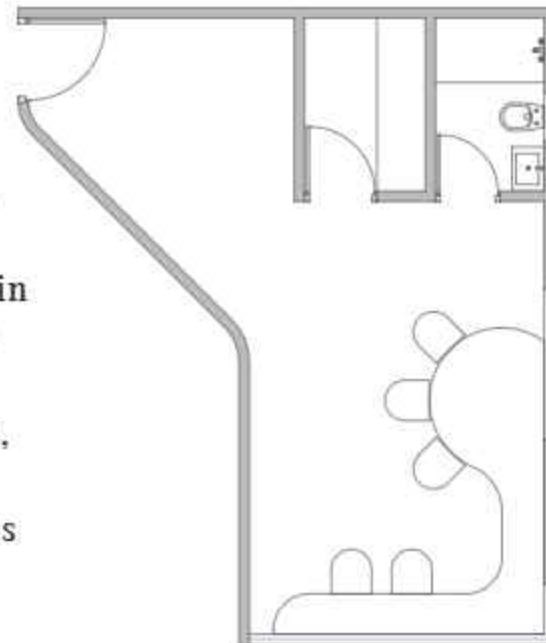

This is a world where there are no corners. Where round edges and smooth contours propel the spirals of creative meanderings in myriad ways heretofore unexplored. Where an endless stream of immersive activities slows down the very flow of time itself. And, as the very hands of the clock begin to reverse their respective journeys within this marvelous crèche, the child becomes the father of man; albeit evolved.