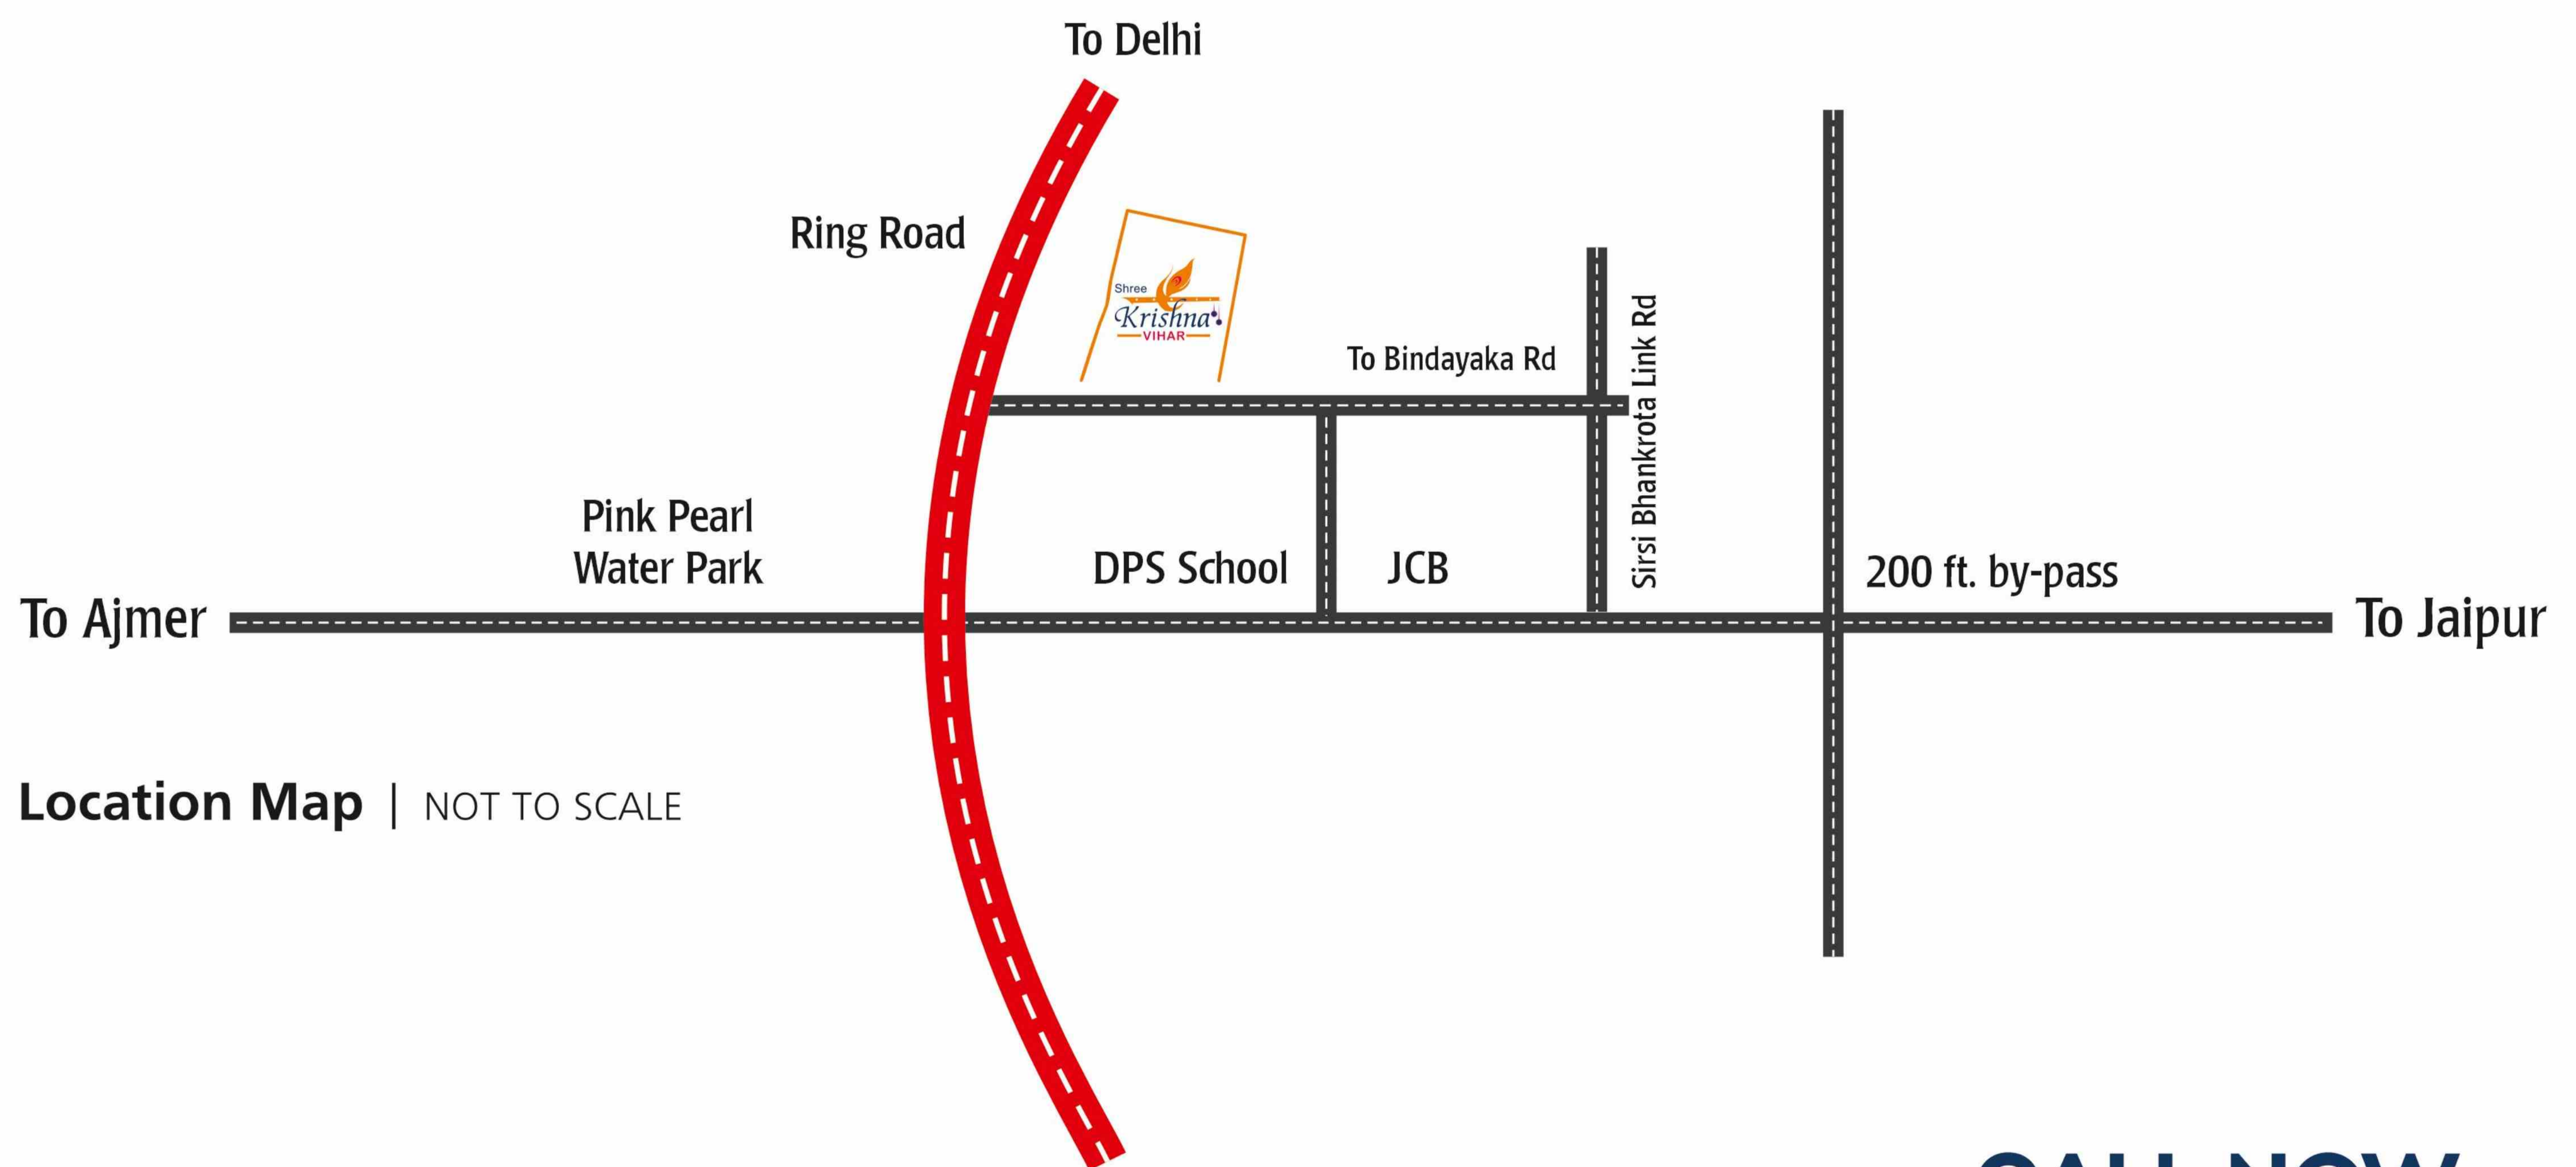

ELECTRICITY UNDER GROUND

COMMERCIAL SHOP AREA

WELL DEVELOPED PARK

PLOT DEMARCATION

OVERHEAD WATER TANK

CCTV CAMERA ON ENTRY GATE

UNDERGROUND WATER PIPELINE

UNDERGROUND SEWAGE LINE

# Shree Krishna VIHAR

RERA No. : RAJ/P/2023/2831  
www.rera.rajasthan.gov.in

**Shree Krishna Vihar is a JDA Approved Township Located at 100feet Commercial Road in Bhankrota, Bindayaka Road.**

### Near By Educational Hub

- Jayshree Periwal International School 5 Km.
- Delhi Public School 2 Km.
- JK Lakshmi Pat University 5 Km.
- Bhartiya Skills University 4 Km.
- Xavier's Public School and Xavier's Collage 5 Km.
- Neemawat School 4 Km.
- Neerja Modi School 7 Km.
- Manipal University 6 Km.

### Why Ajmer Road & Future of Ajmer Road.

- Future Gurgaon of JAIPUR.
- Direct Connectivity to Jaipur Delhi Express Highway.
- North India's Second Biggest SEZ.
- Wide Roads, Proper Infrastructure.
- Jaipur's Best Schools, Universities, Hospitals.
- Maximum Flyovers, Elevated Roads Proposed at Ajmer Road.
- Affordable Rates.
- Maximum Government Projects are coming at Ajmer Road.
- Direct Connectivity From Mansarovar, Malviya Nagar,
- Vaishali Nagar, Sirsi and Others Parts of Jaipur.