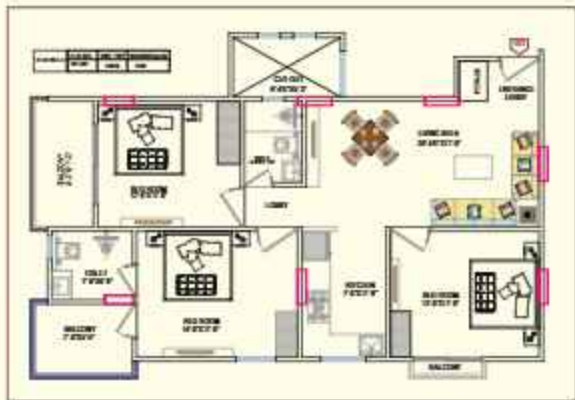

Here, every detail works in harmony offering your family comfort, convenience, and a sense of belonging every day.

ELESTO TOWER - 1

FLOOR PLAN

ELESTO TOWER -2

FLOOR PLAN

FLAT NO. 101-601

TYPE 3-BHK | 1500 S.q. Ft.

FLAT NO. 102-602

TYPE 3-BHK | 1260 S.q. Ft.

FLAT NO. 103-603

TYPE 3-BHK | 1365 S.q. Ft.

FLAT NO. 104-604

TYPE 3-BHK | 1510 S.q. Ft.

FLAT NO. 107-607

TYPE 3-BHK | 1480 S.q. Ft.