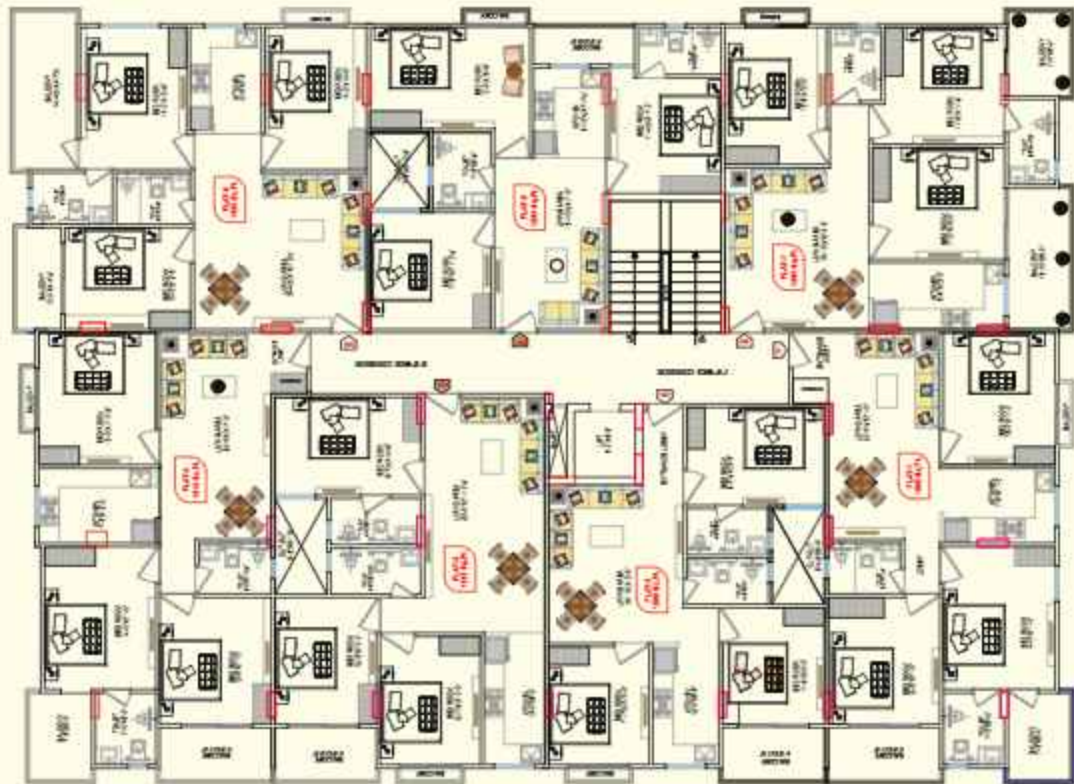

PARK IN SOCIETY

SOCIETY OFFICE

CLUB HOUSE

GYM

GRAND ENTRANCE

**20+ WORLD CLASS
AMENITIES**

LAYOUT PLAN

EXPERIENCE THE ART OF FINE LIVING

AT ELESTO, EVERY HOME IS DESIGNED WITH SPACE, LIGHT, AND COMFORT IN MIND.

Well-planned layouts welcome natural air and sunlight while ensuring seamless flow across every room. Smart use of every corner brings both beauty and practicality together, creating homes that feel open yet intimate.

Here, every detail works in harmony offering your family comfort, convenience, and a sense of belonging every day.

ELESTO TOWER - 1

FLOOR PLAN

ELESTO TOWER -2

FLOOR PLAN

FLAT NO. 101-601

TYPE 3-BHK | 1500 S.q. Ft.