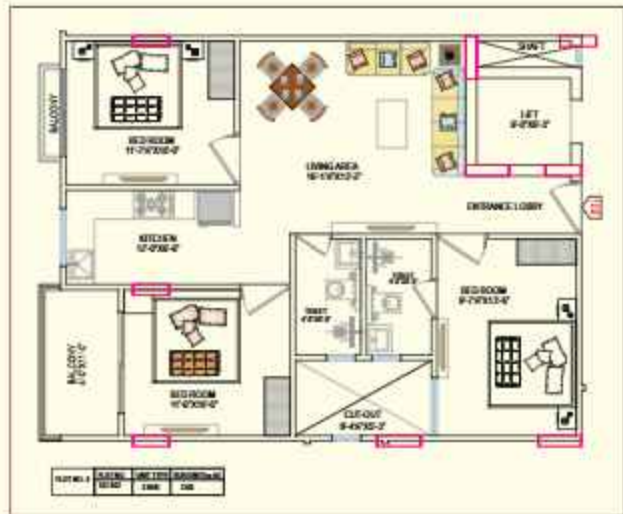

Here, every detail works in harmony offering your family comfort, convenience, and a sense of belonging every day.

ELESTO TOWER - 1

FLOOR PLAN

ELESTO TOWER -2

FLOOR PLAN

FLAT NO. 101-601

TYPE 3-BHK | 1500 S.q. Ft.

FLAT NO. 102-602

TYPE 3-BHK | 1260 S.q. Ft.

FLAT NO. 103-603

TYPE 3-BHK | 1365 S.q. Ft.

FLAT NO. 104-604

TYPE 3-BHK | 1510 S.q. Ft.

FLAT NO. 107-607

TYPE 3-BHK | 1480 S.q. Ft.