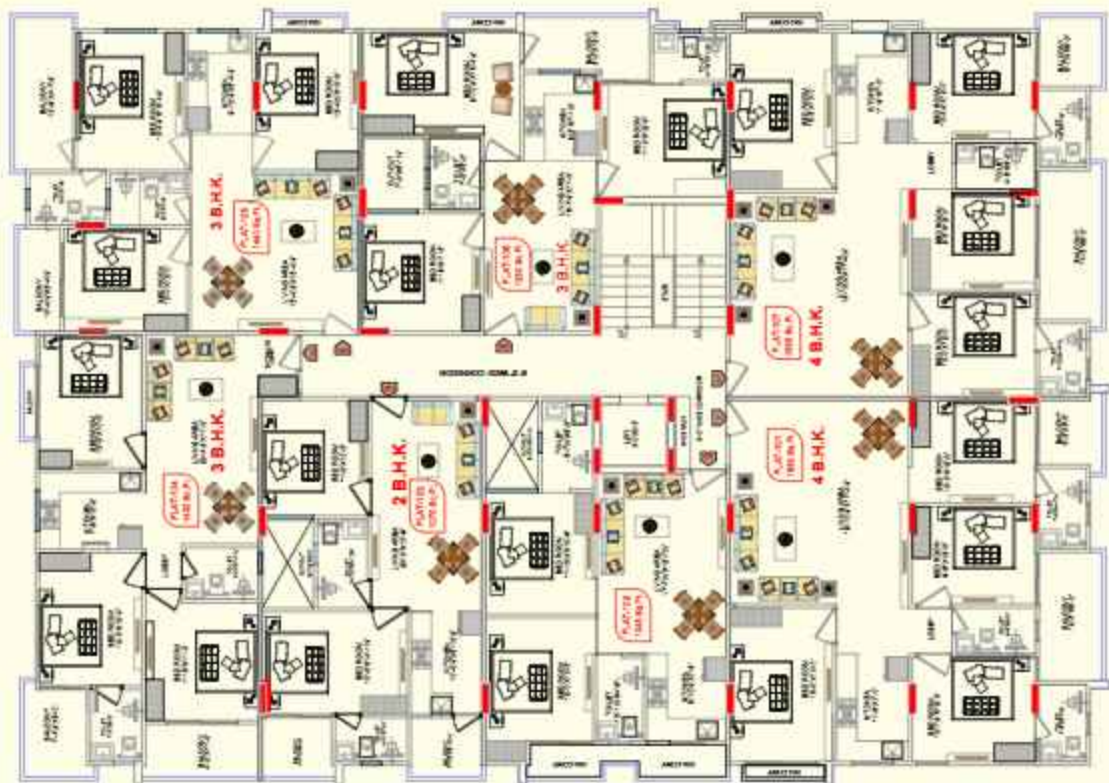

Here, every detail works in harmony offering your family comfort, convenience, and a sense of belonging every day.

ELESTO TOWER - 1

FLOOR PLAN

ELESTO TOWER -2

FLOOR PLAN

FLAT NO. 101-601

TYPE 3-BHK | 1500 S.q. Ft.

FLAT NO. 102-602

TYPE 3-BHK | 1260 S.q. Ft.

FLAT NO. 103-603

TYPE 3-BHK | 1365 S.q. Ft.

FLAT NO. 104-604

TYPE 3-BHK | 1510 S.q. Ft.

FLAT NO. 107-607

TYPE 3-BHK | 1480 S.q. Ft.