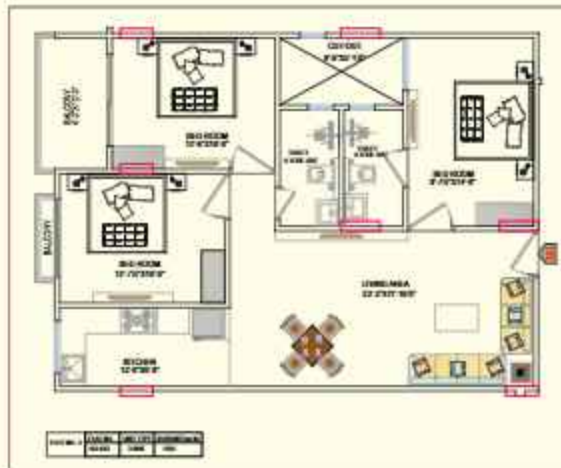

Here, every detail works in harmony offering your family comfort, convenience, and a sense of belonging every day.

ELESTO TOWER - 1

FLOOR PLAN

ELESTO TOWER -2

FLOOR PLAN

FLAT NO. 101-601

TYPE 3-BHK | 1500 S.q. Ft.

FLAT NO. 102-602

TYPE 3-BHK | 1260 S.q. Ft.

FLAT NO. 103-603

TYPE 3-BHK | 1365 S.q. Ft.

FLAT NO. 104-604

TYPE 3-BHK | 1510 S.q. Ft.

FLAT NO. 107-607

TYPE 3-BHK | 1480 S.q. Ft.