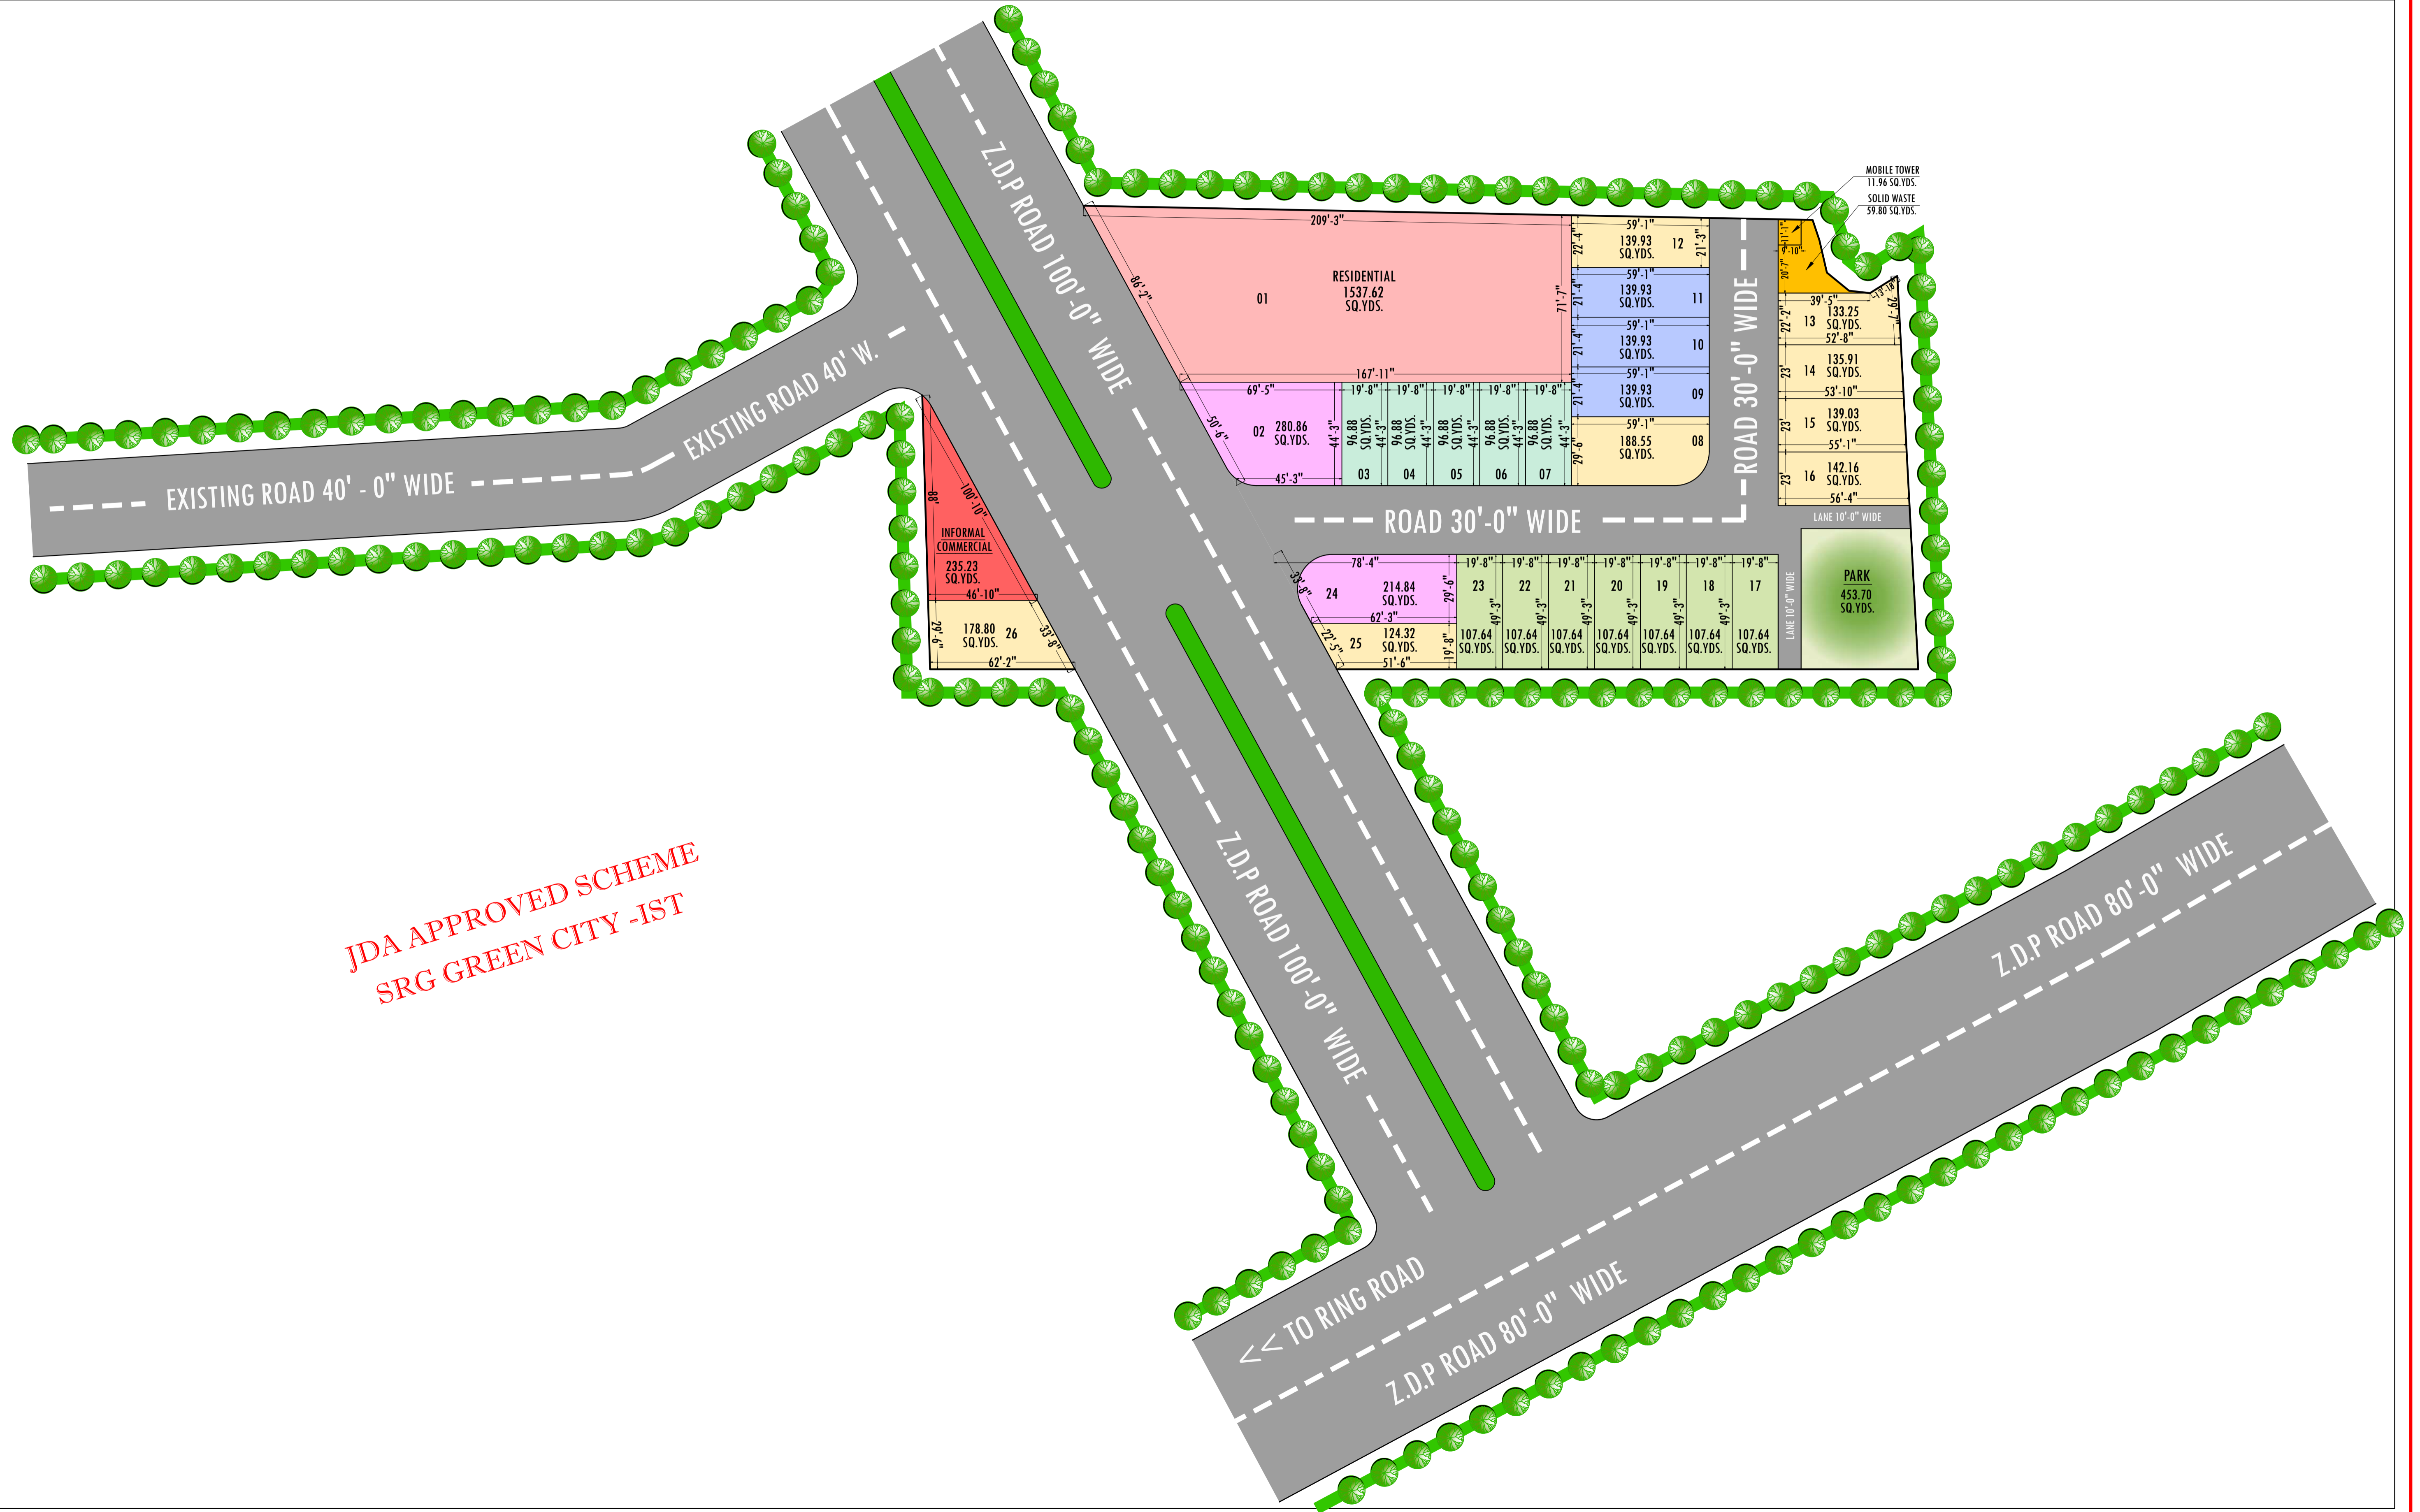

# PROPOSED LAYOUT PLAN

AT VILLAGE - MUKUNDPURA ,TEH.- JAIPUR, DIST.-JAIPUR ( RAJ.)

**JDA APPROVED SCHEME  
SRG GREEN CITY -1ST**