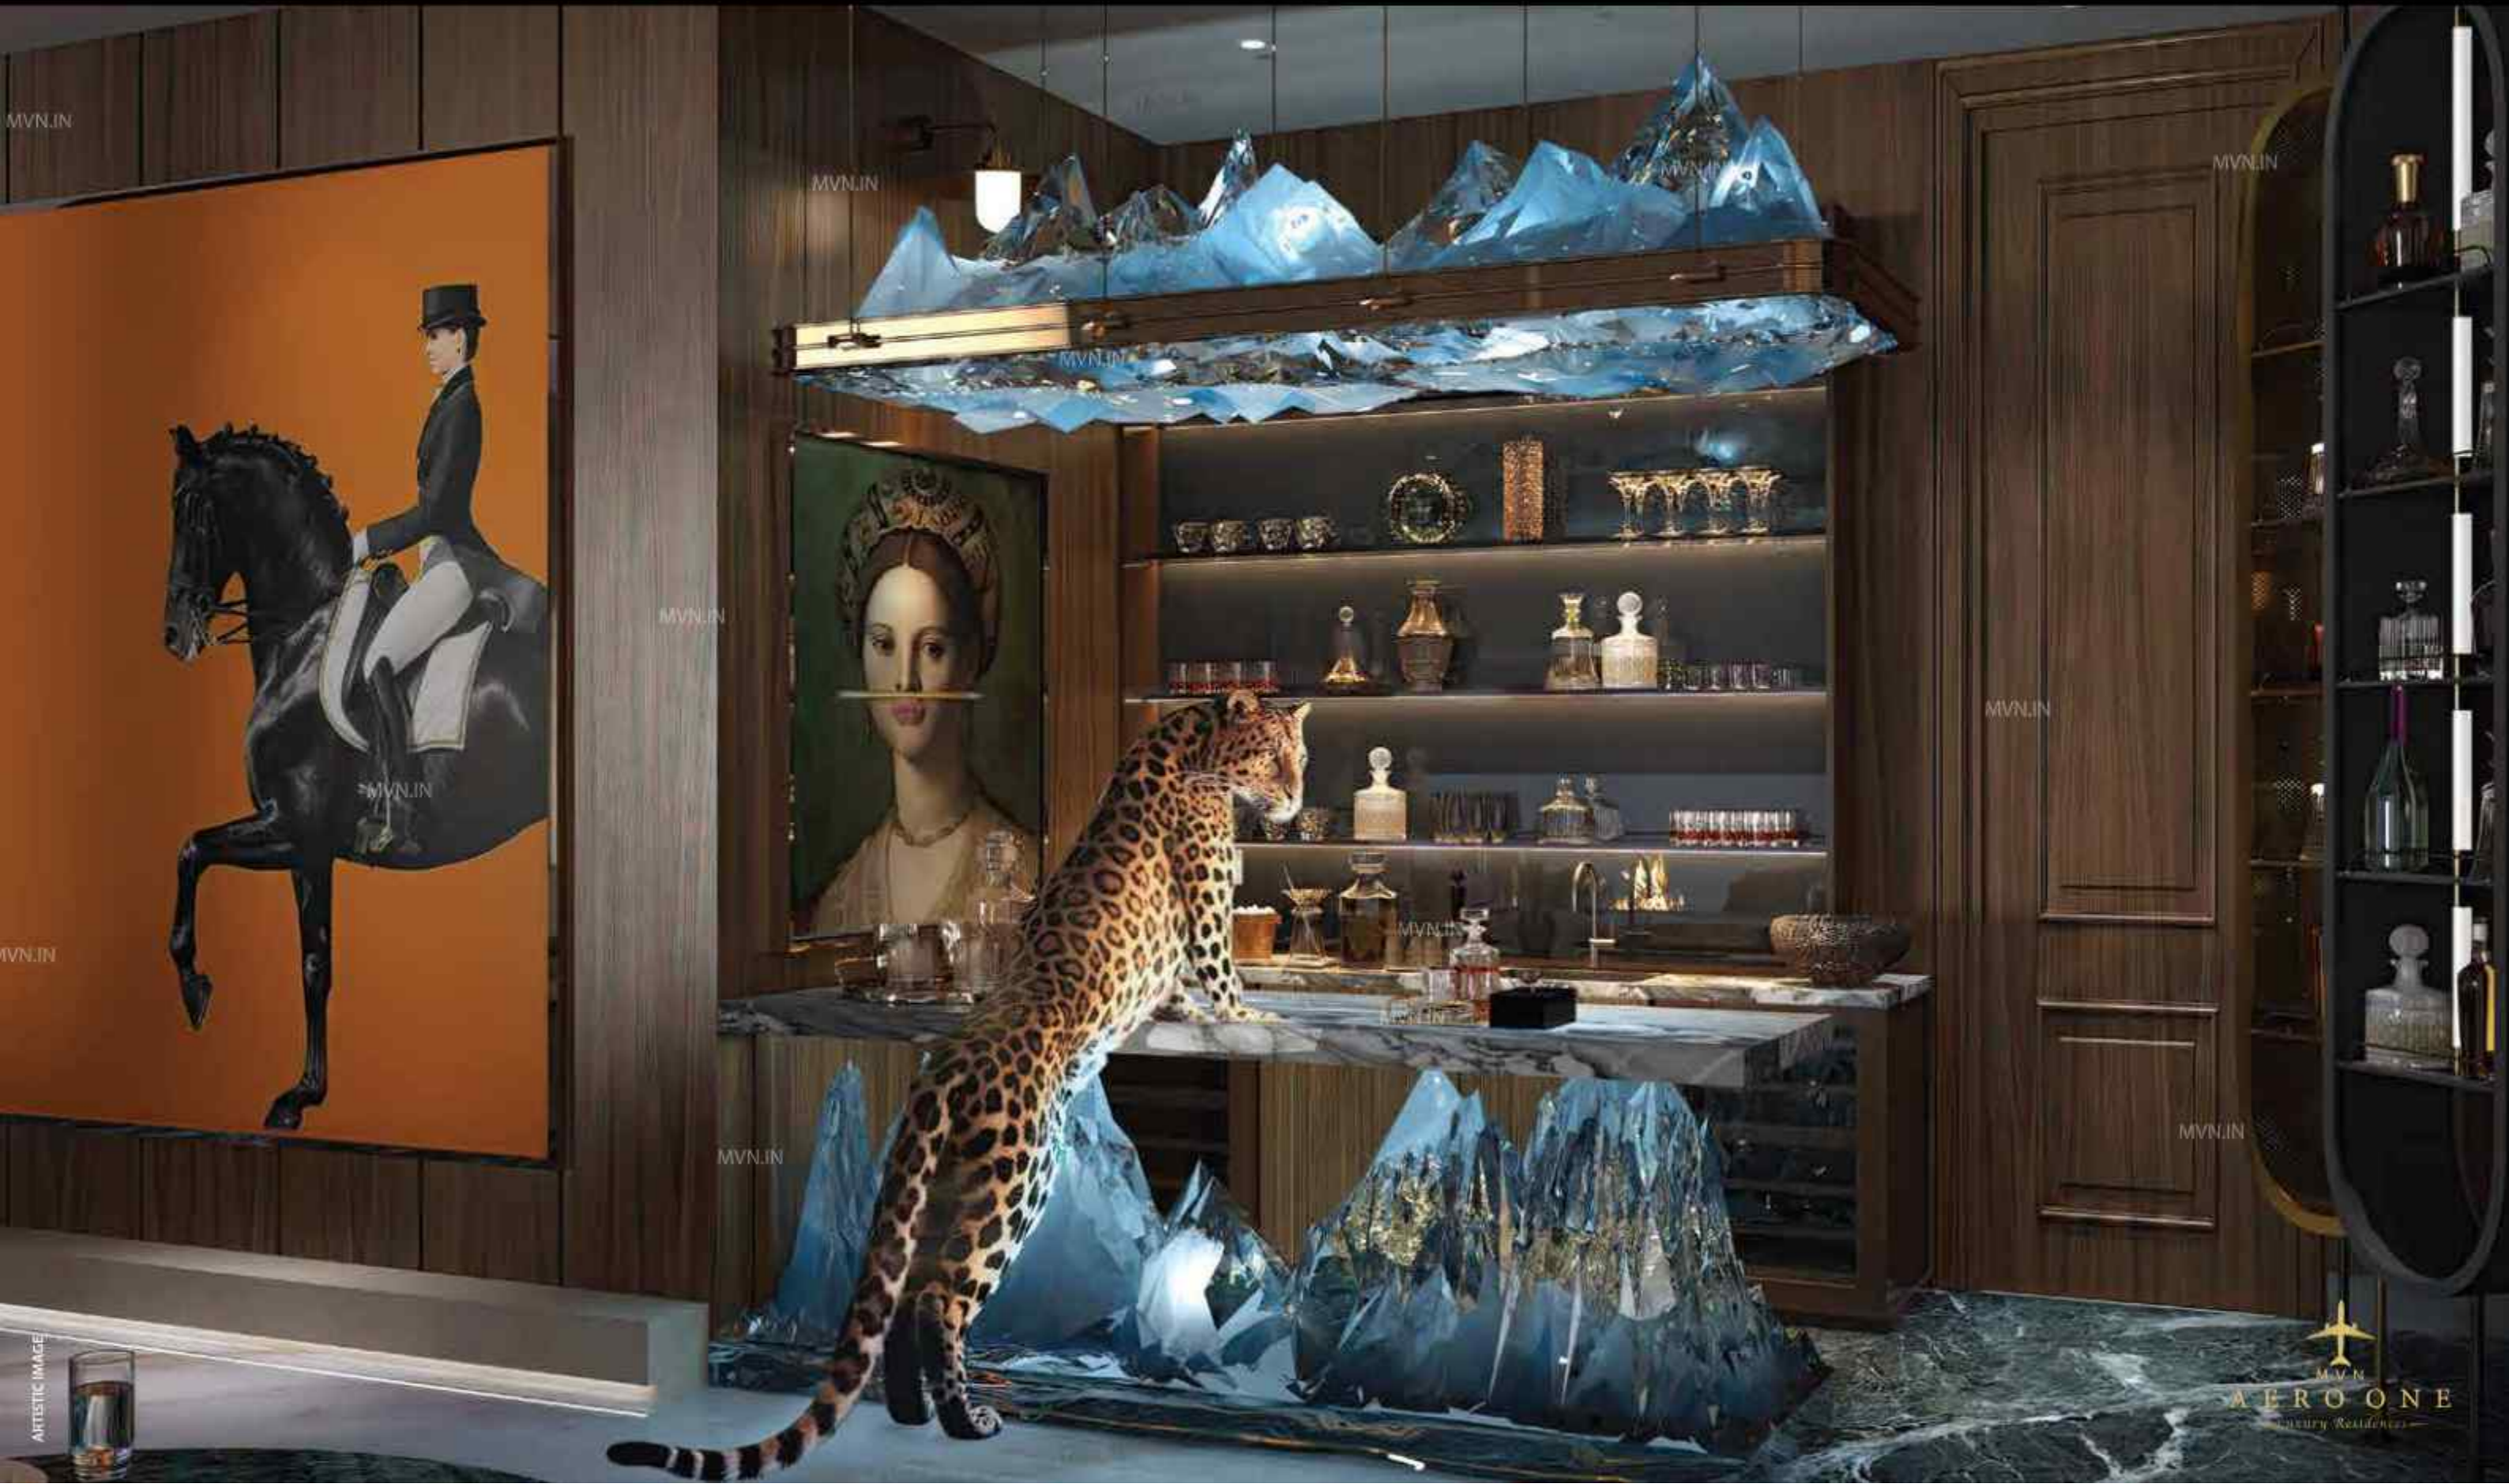

ELEVATE THE OPULENCE
WITH 13.5 FT HIGH CHANDELIER CEILING

ARTISTIC IMAGE

AEROONE
LUXURY TRAVEL

LIVE. LAUGH. LOUNGE.
YOUR LEISURE.
YOUR WAY.

SOCIALISE THE ITALIAN WAY AT YOUR
EXCLUSIVE CUCINA KITCHEN

ARTISTIC IMAGE